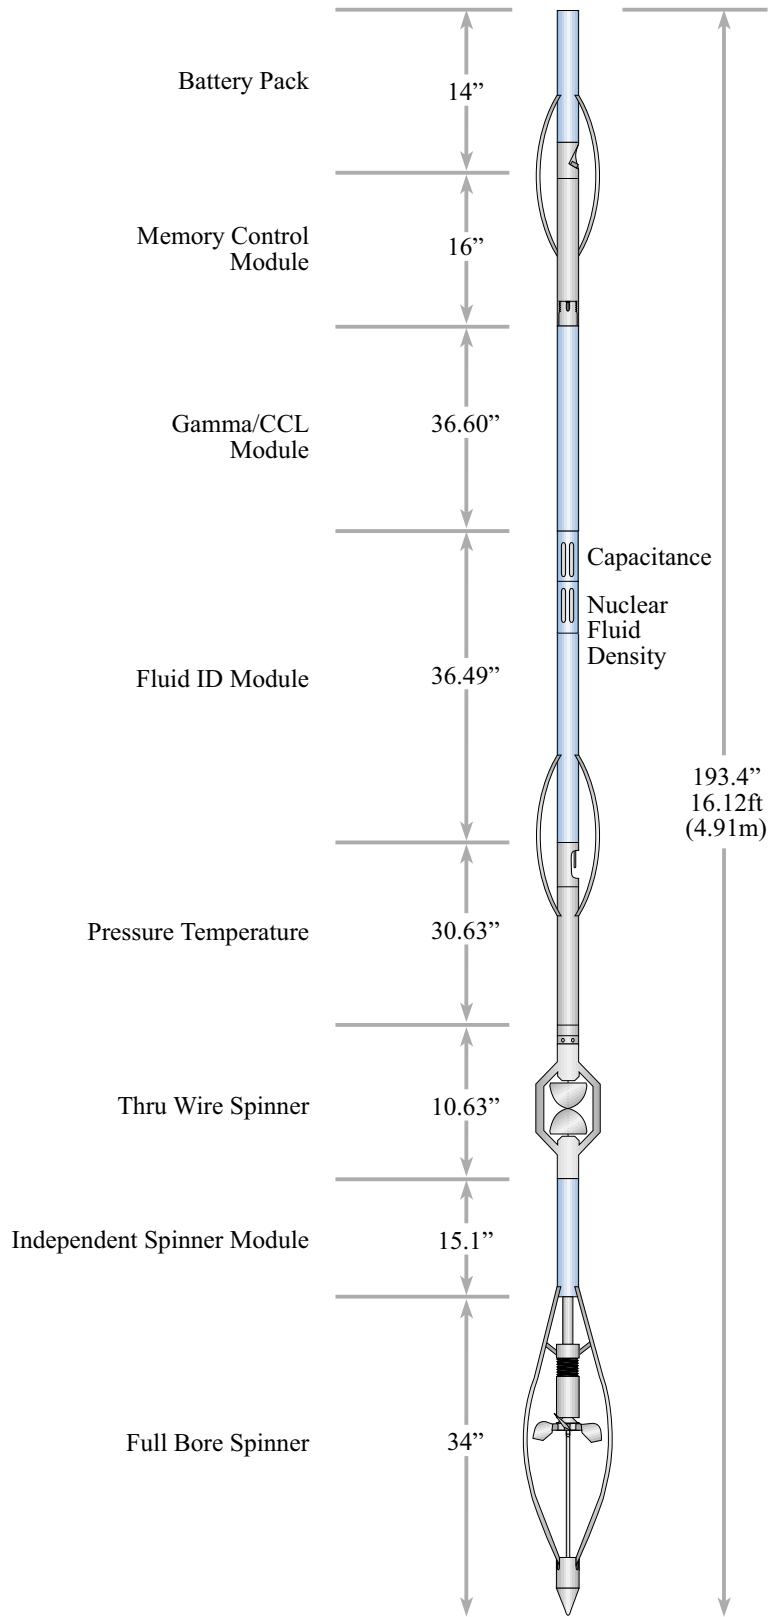

# Multiphase Posilog Profile Toolstring

## Example Tool String

Scientific Production Services

(A Division of Scientific Drilling International)

prdsrvRev.6